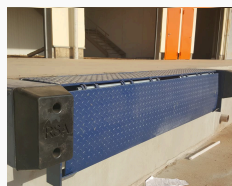

The ideal solution for Fast, Efficient and Safe Loading/Unloading Operations

RSA

iCat® Dock Leveler

iCat® RSA Model Yükleme rampaları bina ile araç arasındaki farkların ortadan kaldırarak daha hızlı, güvenli ve ekonomik yükleme/boşaltma yapılmasını sağlar.

- Made of strong profile
- Ability to use by stopping at various angles
- Anti-slip steel is used
- Eliminates height difference and ensures efficiency

Low Labor, High Efficiency

iCat® loading ramps reduce the need for human power in the transportation of heavy loads. It saves time for companies by speeding up loading and unloading processes.

No Losing Space For Loading

The loading ramp makes it possible to move the actual loading and unloading area outside the building and thus save the corresponding floor space inside.

One Product, Multiple Benefits