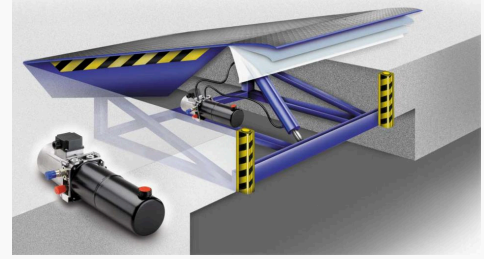

The ideal solution for Fast, Efficient and Safe Loading/Unloading Operations

RSA

iCat® Dock Leveler

iCat® RSA Model Yükleme rampaları bina ile araç arasındaki farkların ortadan kaldırarak daha hızlı, güvenli ve ekonomik yükleme/boşaltma yapılmasını sağlar.

- Made of strong profile
- Ability to use by stopping at various angles
- Anti-slip steel is used
- Eliminates height difference and ensures efficiency

Low Labor, High Efficiency

iCat® loading ramps reduce the need for human power in the transportation of heavy loads. It saves time for companies by speeding up loading and unloading processes.

No Losing Space For Loading

The loading ramp makes it possible to move the actual loading and unloading area outside the building and thus save the corresponding floor space inside.

One Product, Multiple Benefits